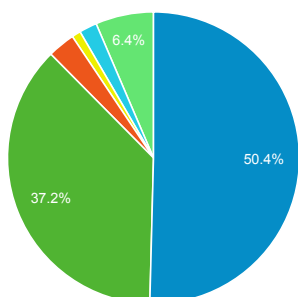

### Organic Searches

Jun 1, 2021 - Jun 30, 2021

**441**  
% of Total: 100.00% (441)

May 1, 2021 - May 31, 2021

**392**  
% of Total: 100.00% (392)

### Avg. Time on Page

Jun 1, 2021 - Jun 30, 2021

**00:01:06**  
Avg for View: 00:01:06 (0.00%)

May 1, 2021 - May 31, 2021

**00:01:20**  
Avg for View: 00:01:20 (0.00%)

### Visits by Browser

■ Chrome
 ■ Safari
 ■ Edge
 ■ Samsung Internet
 ■ Internet Explorer
 ■ Other

Jun 1, 2021 - Jun 30, 2021

May 1, 2021 - May 31, 2021