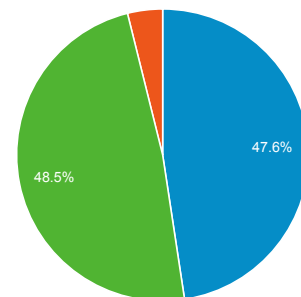

### New Visits

Jun 1, 2021 - Jun 30, 2021

**890**  
% of Total: 100.00% (890)

May 1, 2021 - May 31, 2021

**820**  
% of Total: 100.00% (820)

### Unique Visitors by Traffic Type

■ organic
 ■ direct
 ■ referral

Jun 1, 2021 - Jun 30, 2021

May 1, 2021 - May 31, 2021

### Unique Visitors by Source

Source	Users
(direct)	
Jun 1, 2021 - Jun 30, 2021	443
May 1, 2021 - May 31, 2021	425
<b>% Change</b>	<b>4.24%</b>
google	
Jun 1, 2021 - Jun 30, 2021	420
May 1, 2021 - May 31, 2021	386
<b>% Change</b>	<b>8.81%</b>
bing	
Jun 1, 2021 - Jun 30, 2021	30
May 1, 2021 - May 31, 2021	14
<b>% Change</b>	<b>114.29%</b>
baidu	
Jun 1, 2021 - Jun 30, 2021	13
May 1, 2021 - May 31, 2021	11
<b>% Change</b>	<b>18.18%</b>
m.facebook.com	