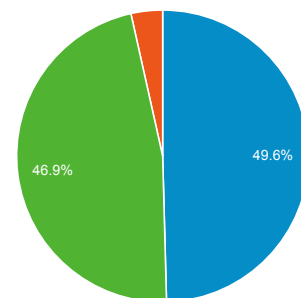

### New Visits

Jun 1, 2021 - Jun 30, 2021

**890**  
% of Total: 100.00% (890)

May 1, 2021 - May 31, 2021

**820**  
% of Total: 100.00% (820)

### Unique Visitors by Traffic Type

■ organic
 ■ direct
 ■ referral

Jun 1, 2021 - Jun 30, 2021

May 1, 2021 - May 31, 2021

### Unique Visitors by Source

Source	Users
(direct)	
Jun 1, 2021 - Jun 30, 2021	443
May 1, 2021 - May 31, 2021	425
<b>% Change</b>	<b>4.24%</b>
google	
Jun 1, 2021 - Jun 30, 2021	420
May 1, 2021 - May 31, 2021	386
<b>% Change</b>	<b>8.81%</b>
bing	
Jun 1, 2021 - Jun 30, 2021	30
May 1, 2021 - May 31, 2021	14
<b>% Change</b>	<b>114.29%</b>
baidu	
Jun 1, 2021 - Jun 30, 2021	13
May 1, 2021 - May 31, 2021	11
<b>% Change</b>	<b>18.18%</b>
m.facebook.com	