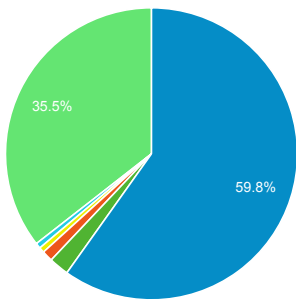

### Unique Visitors by Traffic Type

■ organic
 ■ direct
 ■ referral

Jun 1, 2021 - Jun 30, 2021

May 1, 2021 - May 31, 2021

### Unique Visitors by Source

Source	Users
(direct)	
Jun 1, 2021 - Jun 30, 2021	443
May 1, 2021 - May 31, 2021	425
<b>% Change</b>	<b>4.24%</b>
google	
Jun 1, 2021 - Jun 30, 2021	420
May 1, 2021 - May 31, 2021	386
<b>% Change</b>	<b>8.81%</b>
bing	
Jun 1, 2021 - Jun 30, 2021	30
May 1, 2021 - May 31, 2021	14
<b>% Change</b>	<b>114.29%</b>
baidu	
Jun 1, 2021 - Jun 30, 2021	13
May 1, 2021 - May 31, 2021	11
<b>% Change</b>	<b>18.18%</b>
m.facebook.com	

## Unique Visitors by Mobile (Including...

- Apple iPhone
- Huawei EML-AL00 P20
- LG LM-Q730 Stylo 6
- Samsung SM-A215U Galaxy A21
- Samsung SM-G781U Galaxy S20 FE 5G
- Other

Jun 1, 2021 - Jun 30, 2021

May 1, 2021 - May 31, 2021