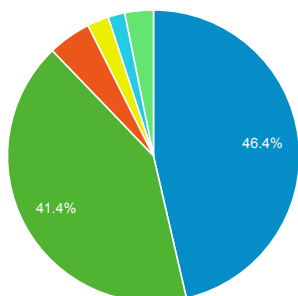

### Organic Searches

Jun 1, 2021 - Jun 30, 2021

**441**  
% of Total: 100.00% (441)

May 1, 2021 - May 31, 2021

**392**  
% of Total: 100.00% (392)

### Avg. Time on Page

Jun 1, 2021 - Jun 30, 2021

**00:01:06**  
Avg for View: 00:01:06 (0.00%)

May 1, 2021 - May 31, 2021

**00:01:20**  
Avg for View: 00:01:20 (0.00%)

### Visits by Browser

■ Chrome
 ■ Safari
 ■ Edge
 ■ Samsung Internet
 ■ Internet Explorer
 ■ Other

Jun 1, 2021 - Jun 30, 2021

May 1, 2021 - May 31, 2021