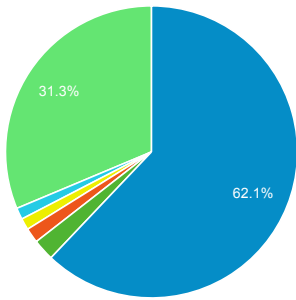

Unique Visitors by Mobile (Including...

- Apple iPhone
- Huawei EML-AL00 P20
- LG LM-Q730 Stylo 6
- Samsung SM-A215U Galaxy A21
- Samsung SM-G781U Galaxy S20 FE 5G
- Other

Jun 1, 2021 - Jun 30, 2021

May 1, 2021 - May 31, 2021